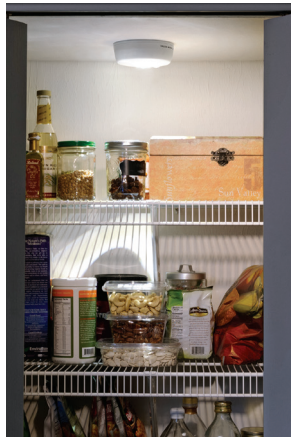

Wireless Motion Sensor Rechargeable LED Ceiling Light

Item # **MB980 R**

Key Features

- **Motion/Light Sensor:** The Ceiling Light instantly turns on when it detects motion from up to 20 feet away. The light sensor helps to prevent light from activating in daylight.
- **Easy to Install:** Quick and easy installation in under 15 minutes.
- **Energy Efficient:** Our high quality LEDs never need to be replaced. Typical efficiency will be 100 lumens per watt.
- **Bright LEDs:** The bright, powerful LED provides 200 lumens of bright white light. Designed with custom optics for the perfect intensity and focus.
- **Multipurpose:** Wireless Lights are great for emergency lighting applications: closets, pantries, stairways, sheds, porches and storage rooms.
- **Durable, Weather Resistant:** Tight seals and UV resistant material allow the Mr. Beams Ceiling Light to work in all weather conditions.
- **Embedded Rechargeable Batteries:** Powers the unit during power outages and blackouts when grid power is not available.
- **External Power Connection:** Connect universal 100 VAC to 240 VAC to grid power to power light and charge battery when grid power is available.