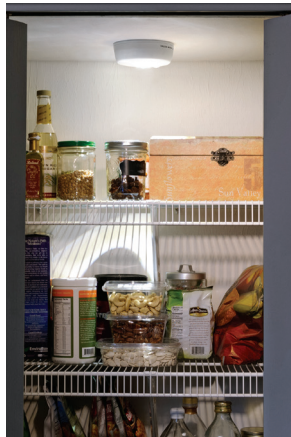

Wireless Motion Sensor Rechargeable LED Ceiling Light

Item # **MB980 R**

Key Features

- **Motion/Light Sensor:** The Ceiling Light instantly turns on when it detects motion from up to 20 feet away. The light sensor helps to prevent light from activating in daylight.
- **Easy to Install:** Quick and easy installation in under 15 minutes.
- **Energy Efficient:** Our high quality LEDs never need to be replaced. Typical efficiency will be 100 lumens per watt.
- **Bright LEDs:** The bright, powerful LED provides 200 lumens of bright white light. Designed with custom optics for the perfect intensity and focus.
- **Multipurpose:** Wireless Lights are great for emergency lighting applications: closets, pantries, stairways, sheds, porches and storage rooms.
- **Durable, Weather Resistant:** Tight seals and UV resistant material allow the Mr. Beams Ceiling Light to work in all weather conditions.
- **Embedded Rechargeable Batteries:** Powers the unit during power outages and blackouts when grid power is not available.
- **External Power Connection:** Connect universal 100 VAC to 240 VAC to grid power to power light and charge battery when grid power is available.

Light Output	Light Coverage	Batteries
200 Lumens	260 Sq ft	C 4x NiMH (included)
Auto Shut Off	3 Minutes	
Motion Sensing Range	10-20 ft	
Warranty	1 Year	

MR BEAMS™
Surprisingly Bright Light Anywhere

www.mrbeams.com